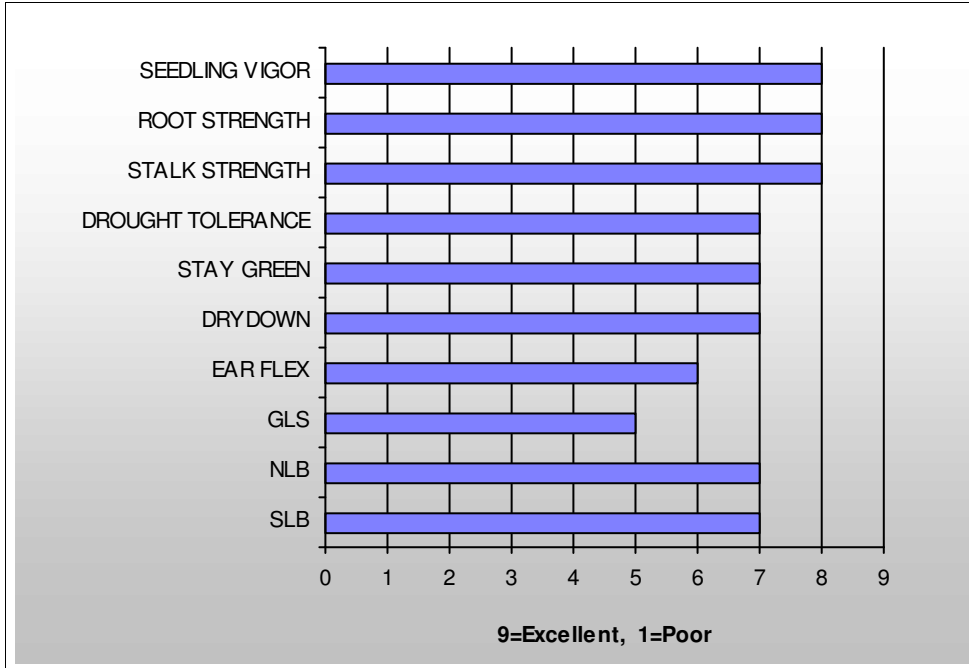

## Agronomic Ratings

THE SPIRIT OF INDEPENDENCE.  
THE PERFORMANCE OF INNOVATION.

### TRAIT OPTIONS AVAILABLE

GLS=Gray Leaf Spot, NLB=Northern Leaf Blight, SLB=Southern Leaf Blight