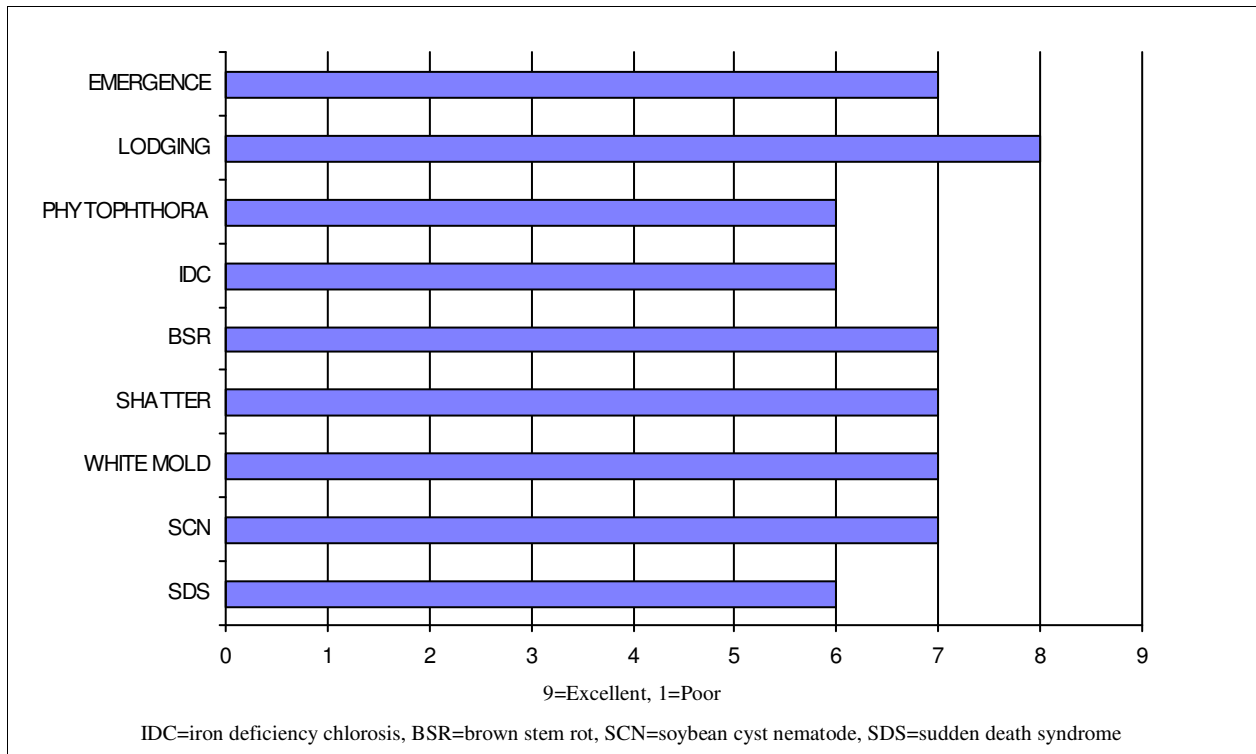

PB-210N

Agronomic Ratings

SCN RESISTANCE: PI88788

COMMENTS

- *Consistent performance and resistance to soybean cyst nematode
- *Good iron chlorosis tolerance
- *Excels on medium to heavy soil types

Characteristics

Relative Maturity: 2.1
Plant type: SEMI-BUSH
Plant height: MEDIUM
Hilum Color: BLACK
Flower Color: PURPLE
Pubescence: TAWNY
Pod Color: BROWN