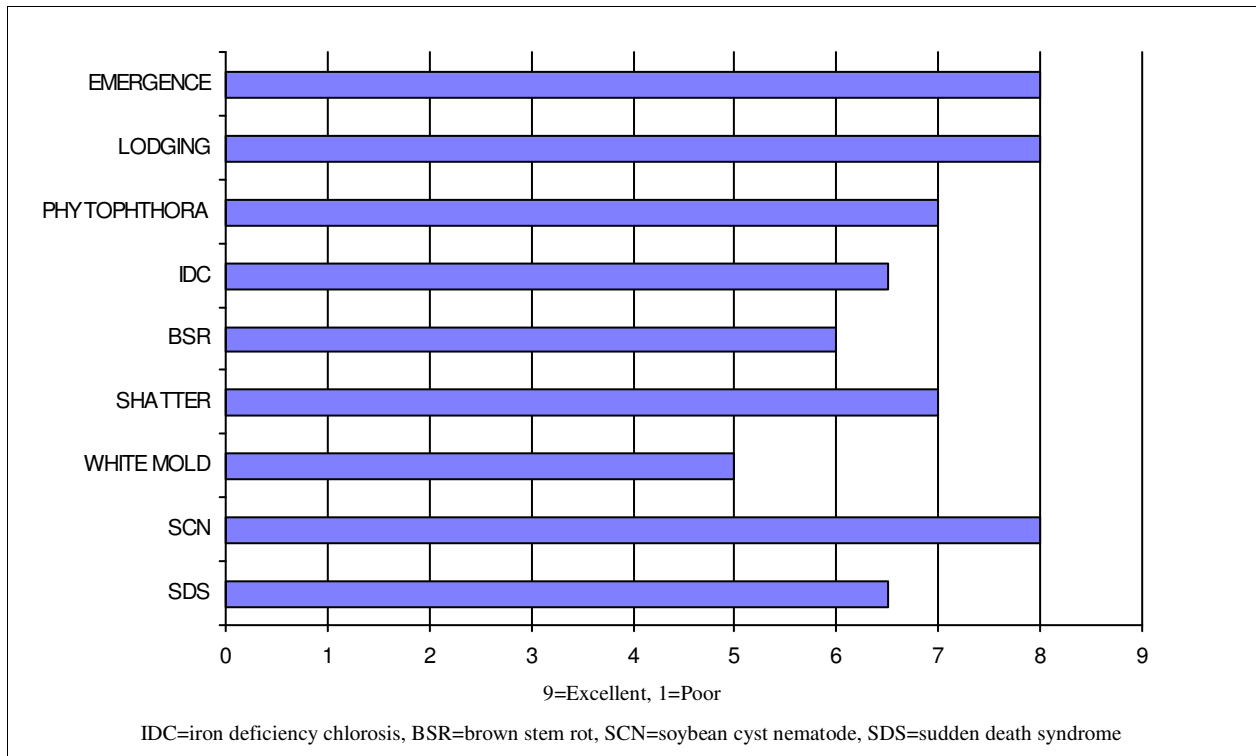

PB-3796NRR

Agronomic Ratings

SCN RESISTANCE: PI88788

COMMENTS

- *Medium tall with very good lodging score allows use in all row widths
- *Very good iron chlorosis tolerance for NE and KS
- *Excellent early season vigor

Characteristics

- Relative Maturity: 3.8
- Plant type: SEMI-BUSH
- Plant height: MEDIUM TALL
- Hilum Color: IMPERFECT BLACK
- Flower Color: PURPLE
- Pubescence: GRAY
- Pod Color: BROWN